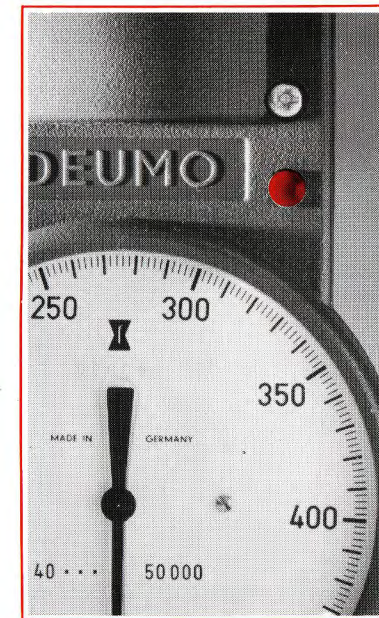

PRECISION HAND TACHOMETER

DEUMO

Reading tolerance $\pm 0.5\%$ of extreme scale value

Total measuring range	16 - 20.000 min ⁻¹ or 1.6 - 2.000 m/min	24 - 30.000 min ⁻¹ or 2.4 - 3.000 m/min	40 - 50.000 min ⁻¹ or 4 - 5.000 m/min
1. measuring range	16 - 200 min ⁻¹ or 1.6 - 20 m/min	24 - 300 min ⁻¹ or 2.4 - 30 m/min	40 - 500 min ⁻¹ or 4 - 50 m/min
2. measuring range	160 - 2.000 min ⁻¹ or 16 - 200 m/min	240 - 3.000 min ⁻¹ or 24 - 300 m/min	400 - 5.000 min ⁻¹ or 40 - 500 m/min
3. measuring range	1.600 - 20.000 min ⁻¹ or 160 - 2.000 m/min	2.400 - 30.000 min ⁻¹ or 240 - 3.000 m/min	4.000 - 50.000 min ⁻¹ or 400 - 5.000 m/min

On demand, FPM can easily be read by means of the corresponding rolling disc.
Weight including case: approx. 11 ozs. dimensions: 35 x 155 x 45 mm.
The Hand Tachometer is supplied in a shock resistant plastic case.
When placing an order please specify the measuring range.

Function – Measurement

DEUMO is based on the Eddy current principle. Slip-on accessories enable various modes of driving. Due to the built-in reversing gear, measurement is independent from the sense of rotation. The desired measuring range can be set up by means of the patented 3-stage transmission. The pointer remains on the measured value by pressing the red button.