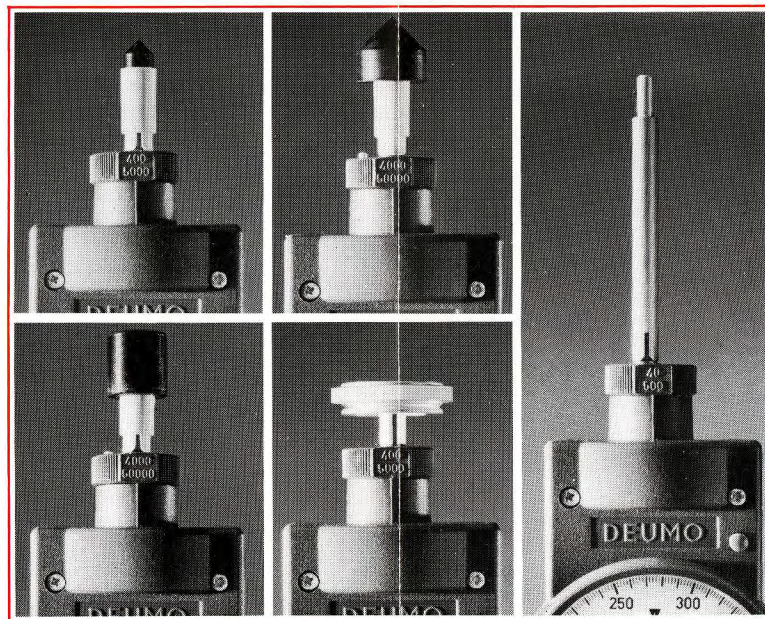

PRECISION HAND TACHOMETER

DEUMO

Reading tolerance $\pm 0.5\%$ of extreme scale value

Total measuring range	16 - 20.000 min⁻¹ or 1.6 - 2.000 m/min	24 - 30.000 min⁻¹ or 2.4 - 3.000 m/min	40 - 50.000 min⁻¹ or 4 - 5.000 m/min
1. measuring range	16 - 200 min⁻¹ or 1.6 - 20 m/min	24 - 300 min⁻¹ or 2.4 - 30 m/min	40 - 500 min⁻¹ or 4 - 50 m/min
2. measuring range	160 - 2.000 min⁻¹ or 16 - 200 m/min	240 - 3.000 min⁻¹ or 24 - 300 m/min	400 - 5.000 min⁻¹ or 40 - 500 m/min
3. measuring range	1.600 - 20.000 min⁻¹ or 160 - 2.000 m/min	2.400 - 30.000 min⁻¹ or 240 - 3.000 m/min	4.000 - 50.000 min⁻¹ or 400 - 5.000 m/min

On demand, FPM can easily be read by means of the corresponding rolling disc.
Weight including case: approx. 11 ozs. dimensions: 35 x 155 x 45 mm.
The Hand Tachometer is supplied in a shock resistant plastic case.
When placing an order please specify the measuring range.

Function – Measurement

DEUMO is based on the Eddy current principle. Slip-on accessories enable various modes of driving. Due to the built-in reversing gear, measurement is independent from the sense of rotation. The desired measuring range can be set up by means of the patented 3-stage transmission. The pointer remains on the measured value by pressing the red button.