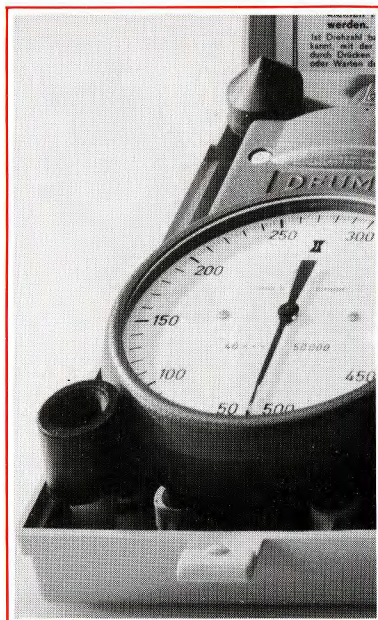

Application – Operative range

DEUMO – the Hand Tachometer for quick and easy measurements of speeds and velocities. Wherever a universal tachometer is required for short-time measurements, DEUMO will turn out to be the ideal measuring instrument.

Design – Accessories

ABS plastic housing, reversing gear, 3-stage transmission, temperature compensated meter jewelled by sapphires. Accessories: rubber tip, dead center, follower cone, rolling disc for speed measurement, extension rod and spare tips.

On demand, FPM can easily be read by means of the corresponding rolling disc.
Weight including case: approx. 11 ozs. dimensions: 35 x 155 x 45 mm.
The Hand Tachometer is supplied in a shock resistant plastic case.
When placing an order please specify the measuring range.

Function – Measurement

DEUMO is based on the Eddy current principle. Slip-on accessories enable various modes of driving. Due to the built-in reversing gear, measurement is independent from the sense of rotation. The desired measuring range can be set up by means of the patented 3-stage transmission. The pointer remains on the measured value by pressing the red button.